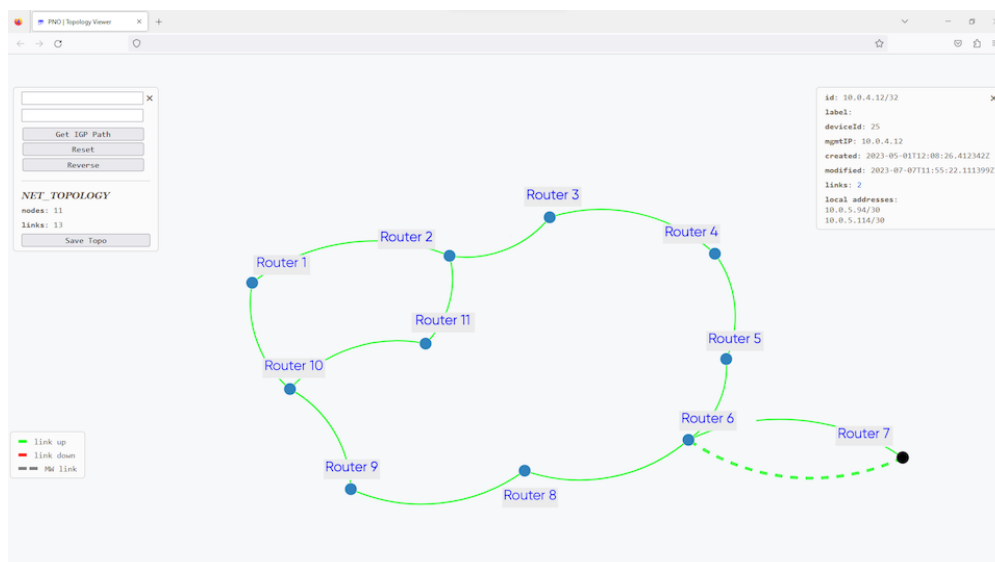

Traffic was smoothly migrated from the legacy layer 2 network to the new IP backbone. As a result Africell benefited from: higher capacity, lower latency and improved resiliency.

**Ali Bazzi, CTO of Africell Sierra Leone: "The Freetown IP backbone project is a strategic project for us that will enable us to expand our 4G coverage and introduce 5G. Pine Networks delivered this project on time and with a great level of expertise."**

## Network Management

For visibility and performance monitoring, Africell Sierra Leone deployed Pine Networks PMO, network Performance Management and Observability platform. PMO is a vendor agnostic network management system purpose-built for disaggregated IP networks. PMO covers multiple routing vendors and is easily customizable to cover new devices and use cases.

Figure 1 : PMO topology view

PMO provides Africell:

- **Visibility** into devices and modules. Up-to-date network topology with automatic links discovery.
- **Real-time alerting** of issues impacting the network in order to take actions immediately.
- **Dashboards** of Key Performance Indicators for a better understanding of the network performance.
- **Automated backup** of configurations when changes are detected. Configuration changes are clearly highlighted to simplify troubleshooting.