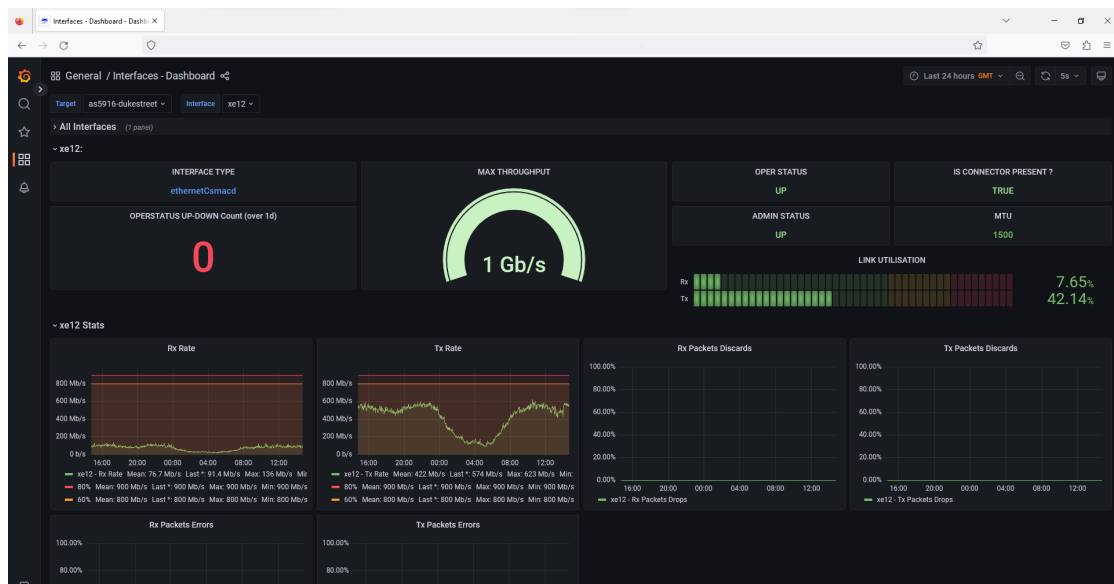

Traffic was smoothly migrated from the legacy layer 2 network to the new IP backbone. As a result Africell benefited from: higher capacity, lower latency and improved resiliency.

**Ali Bazzi, CTO of Africell Sierra Leone: "The Freetown IP backbone project is a strategic project for us that will enable us to expand our 4G coverage and introduce 5G. Pine Networks delivered this project on time and with a great level of expertise."**

## Network Management

For visibility and performance monitoring, Africell Sierra Leone deployed Pine Networks PMO, network Performance Management and Observability platform. PMO is a vendor agnostic network management system purpose-built for disaggregated IP networks. PMO covers multiple routing vendors and is easily customizable to cover new devices and use cases.

Figure 1 : PMO topology view

PMO provides Africell:

- **Visibility** into devices and modules. Up-to-date network topology with automatic links discovery.
- **Real-time alerting** of issues impacting the network in order to take actions immediately.
- **Dashboards** of Key Performance Indicators for a better understanding of the network performance.
- **Automated backup** of configurations when changes are detected. Configuration changes are clearly highlighted to simplify troubleshooting.

Figure 2: Customizable interface utilization dashboard

As a result of implementing PMO, Africell has now clear visibility into the IP backbone. The operations team is immediately informed of any issues impacting the network. With PMO's dashboards, Africell can take proactive actions, based on real-time performance data, in order to avoid network performance issues.